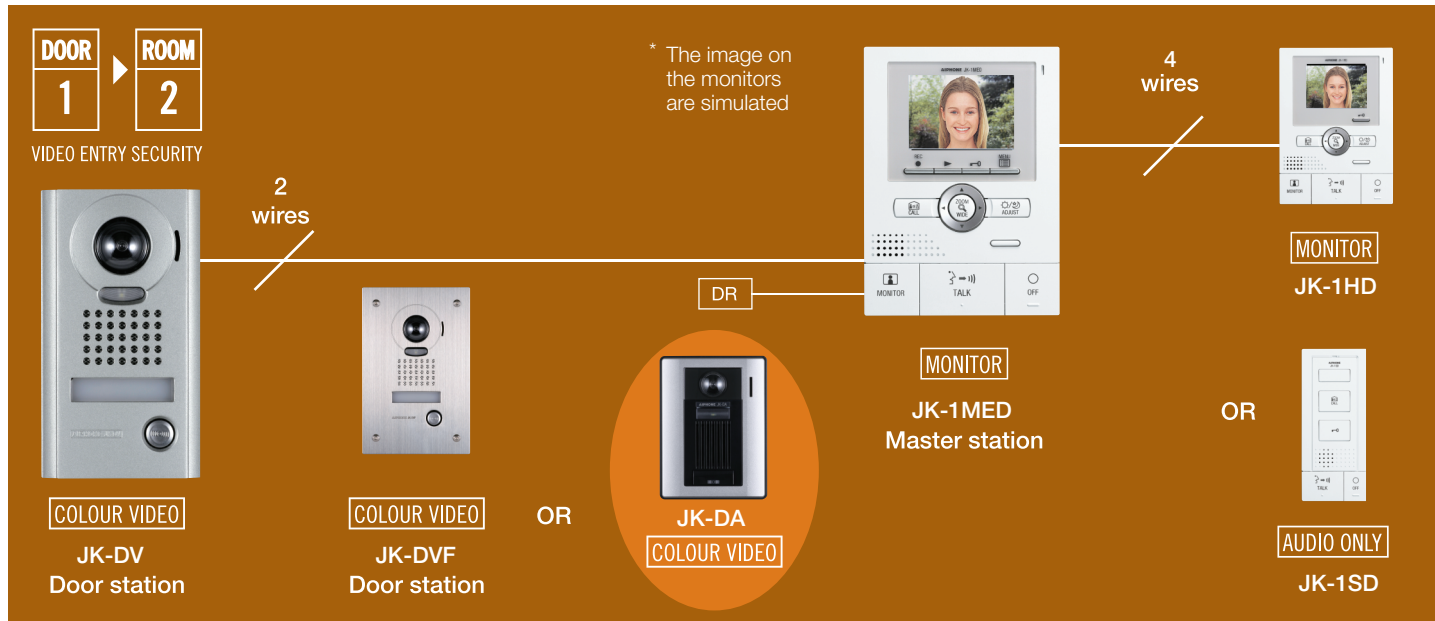

JK Series

Video Sentry with Digital Pan/Tilt and Zoom
1 entry and 2 stations with picture memory

**Compact Handsfree Colour
Audio Video Entry Security Intercom**

JK Series Video Intercom

Video Handsfree Colour

Features

- 1 video door station and up to two internal stations
- 170° Wide Angle view
- Digital zoom with pan and tilt function
- Clear crisp colour image with 90mm TFT colour LCD
- Handsfree communications to door station
- Picture memory
- Choice of 3 different door stations including vandal resistant flush and surface mount models
- All call internal communication
- Day / Night adjust
- White LED illumination for low light viewing
- Entrance Monitoring
- External sensor input
- Optional switch (requires additional wiring)

Cables

1.00mm poly jacketed PE (polyethylene) (KBWIRE) insulation cable should be used. If PVC cable is used, maximum distance from door to farthest monitor is 30m. PVC cable must not be used underground.

Approved wire production numbers: KB wire -100, 250

Wiring

Wiring must be daisy chained between stations not homerun.

Specification

Power Source	18 volts DC 18VDC1300 Two Monitors
Video Monitor	3 1/2" TFT Colour LCD
Call-in	Chime, image and Audio
Night viewing	White light projected up to 30cm, from camera. Background scene beyond 30cm, cannot be seen.
Door Release	24V AC/DC 500mA contact rating
Wiring	2 parallel wires to door 4 wires in loop between rooms
Distance	1.00mm dia PE
Door to master	100m
Master to farthest sub	100m
Master station to Power supply	10m